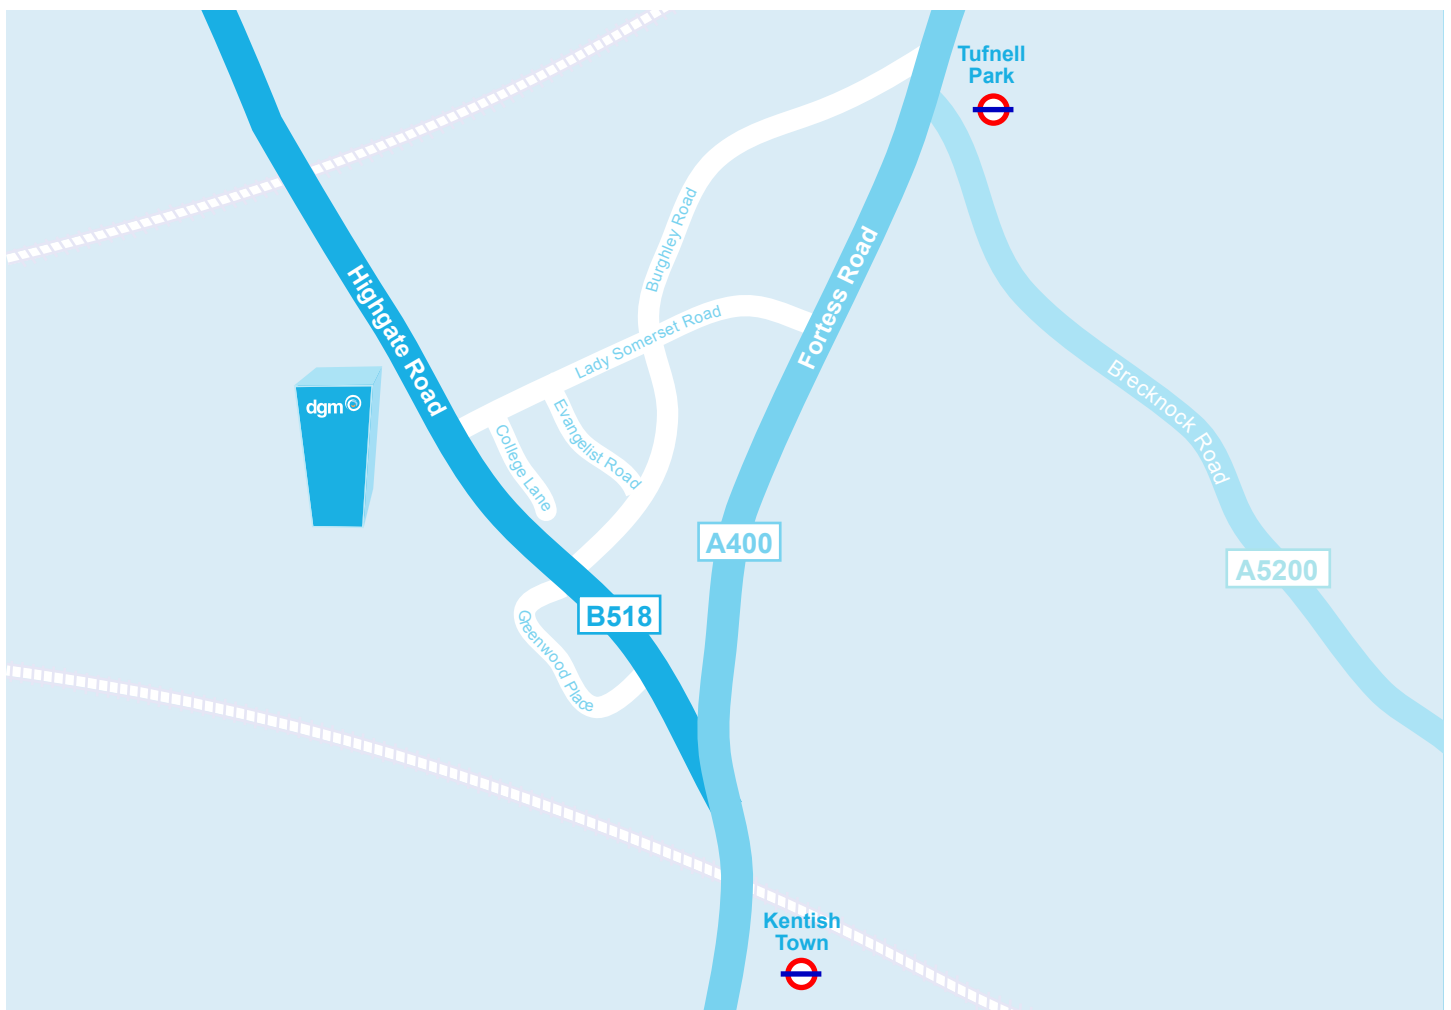

**By Train/Tube:** Kentish Town is the closest station and has services for the Underground (Northern Line) and over-ground train services.

Turn right out of the station onto Kentish Town Road. Follow the road until it forks. Take the left fork onto Highgate Road. Continue up Highgate Road until you reach Carkers Lane on your left.

Enter Carkers Lane, and walk past the brown security hut on your right hand side. Turn left as soon as you are past the hut and then straight up the slope to our office. You will see reception ahead of you.